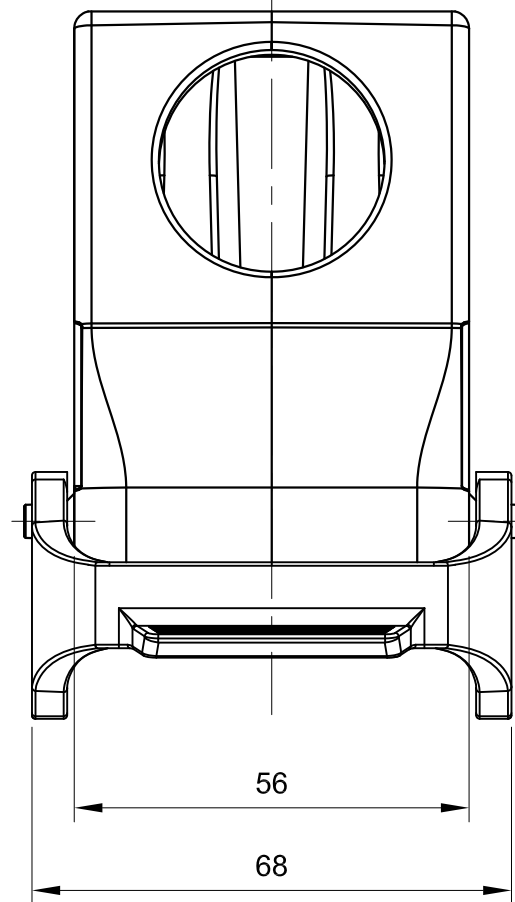

1

2

3

4

5

6

A

B

C

D

 InKonn (Suzhou) Electric Technology Co.,Ltd.	All Dimensions in mm Original Size DIN A4	Date 2021-06-16	Drawing No. TC9657287	Rev. A00	Scale 1:1
	Part No. 10 01 832 1124	Created by Shuxu Huang	Checked by Yiyi Luo	Page 1/1	
Type Name HA32-HSE-DL-PG29					

1

2

3

4

5

6