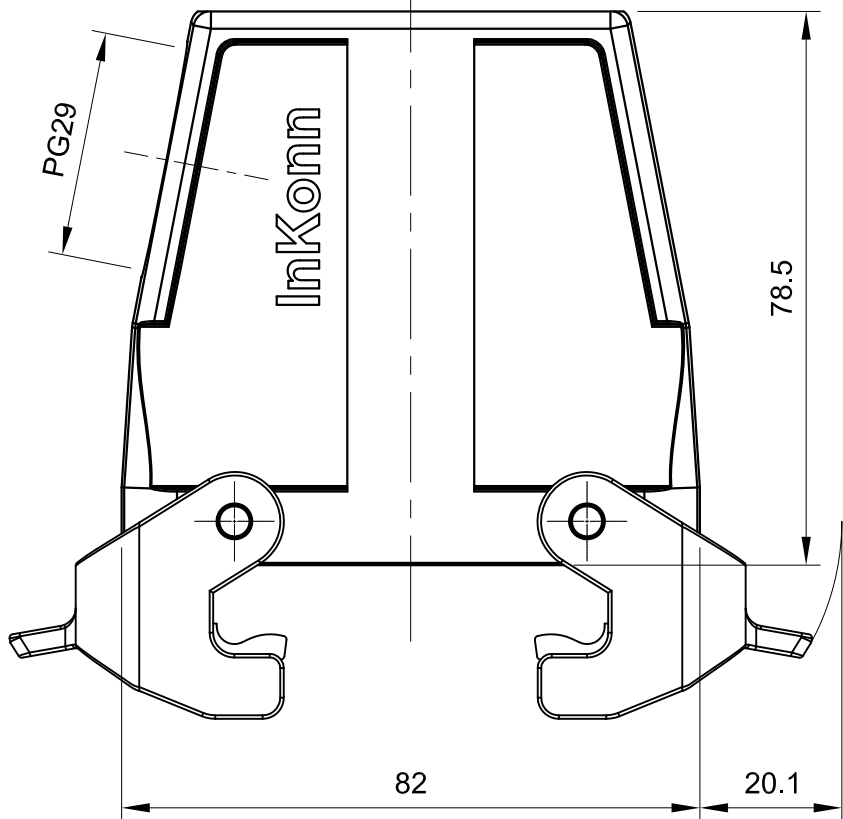

1

2

3

4

5

6

A

B

C

D

 InKonn (Suzhou) Electric Technology Co.,Ltd.	All Dimensions in mm Original Size DIN A4	Date 2021-06-16	Drawing No. TC9657287	Rev. A00	Scale 1:1
	Part No. 10 01 832 1124	Created by Shuxu Huang	Checked by Yiyi Luo	Page 1/1	
Type Name HA32-HSE-DL-PG29					

1

2

3

4

5

6